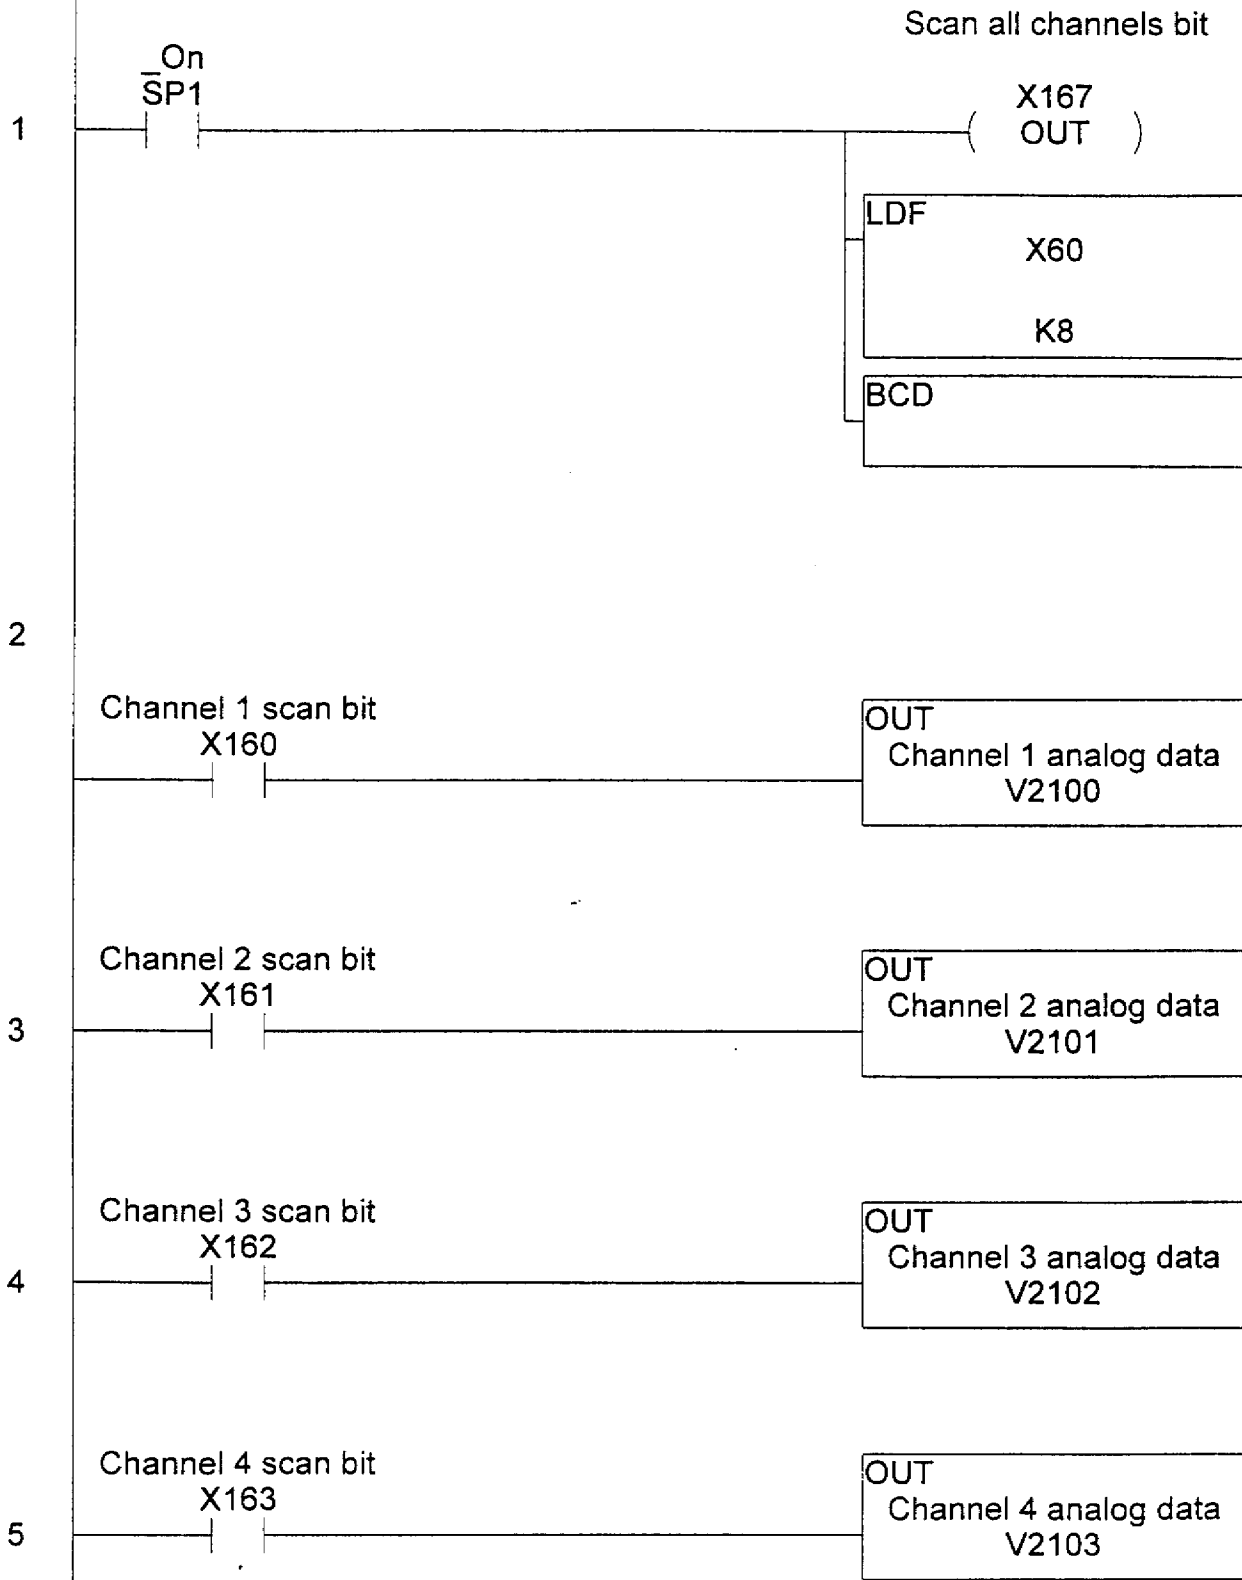

D3-04AD

DL350 cpu with old style base(no -1 on part number). Logic shown for card in slot 6.

D3-04AD
DL350 cpu with new style base(-1). Logic shown for card in slot 6.